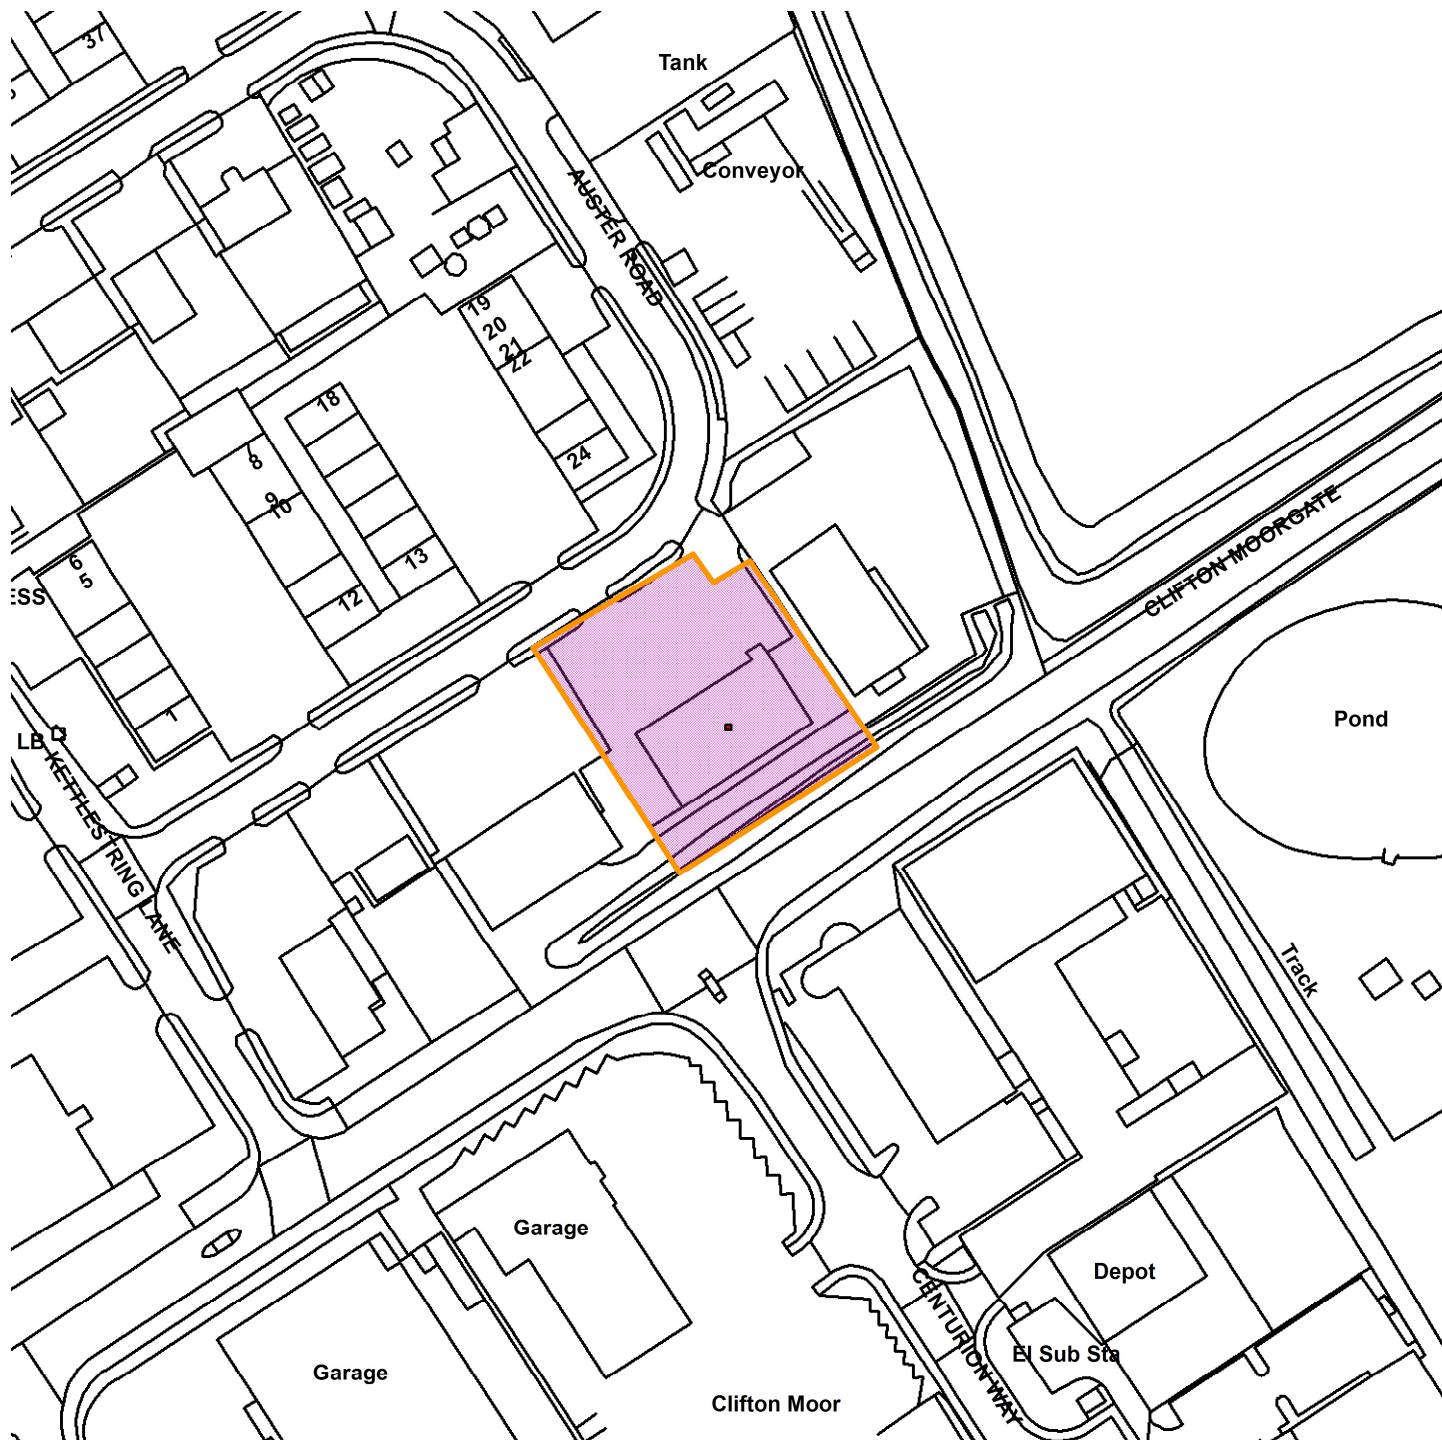

Unit C, Auster Road, YO30 4XA

20/00056/FULM

Scale : 1:1499

Reproduced from the Ordnance Survey map with the permission of the Controller of Her Majesty's Stationery Office © Crown Copyright 2000.

Unauthorised reproduction infringes Crown Copyright and may lead to prosecution or civil proceedings.

Produced using ESRI (UK)'s MapExplorer 2.0 - <http://www.esriuk.com>

Organisation	City of York Council
Department	Economy & Place
Comments	Site Location Plan
Date	05 October 2020
SLA Number	